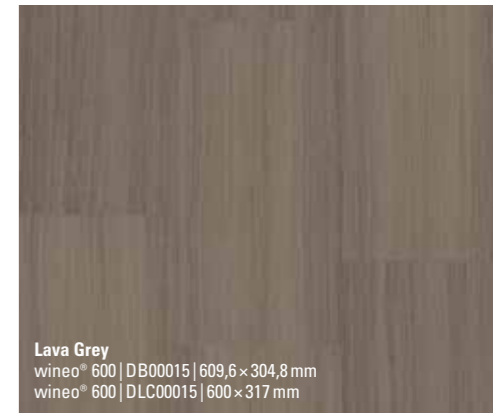

ZUM KLICKEN
MIT REALER
FUGE